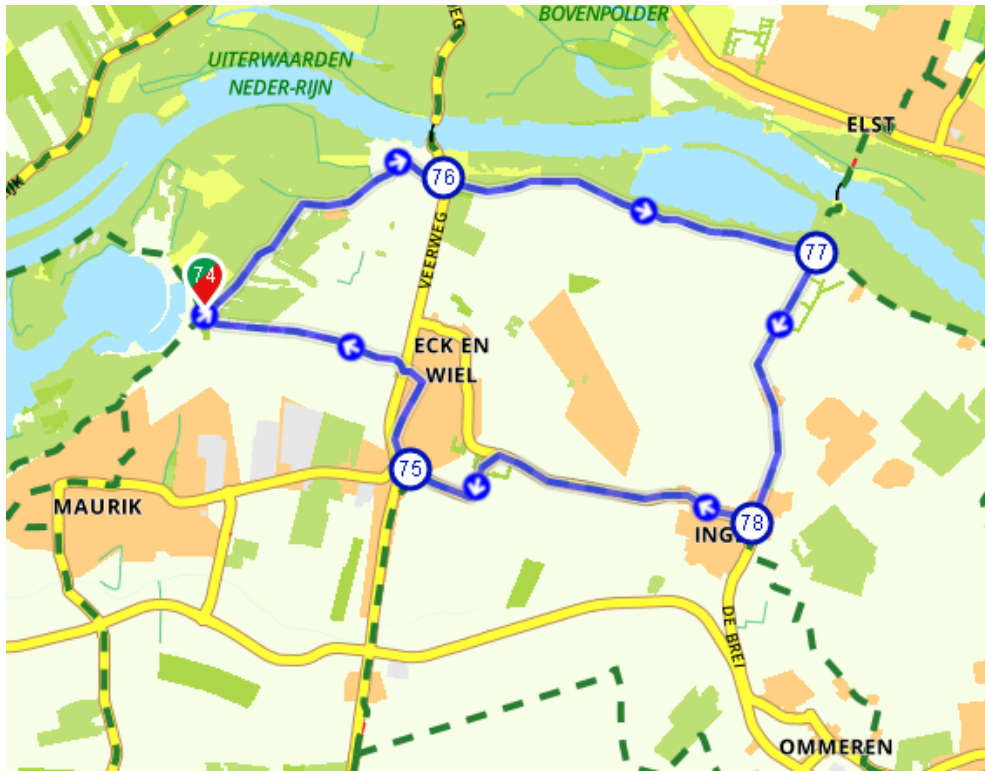

Cyclingroute Eck en Wiel - 12 km

Directions

#	Description	Distance
74	74 (Rijnbandijk, 4021AK, Buren, Gelderland, Nederland)	2.21 km
76	76 (Rijnbandijk, 4024BM, Buren, Gelderland, Nederland)	2.04 km

Take a look at Heerlijkheid in Eck en Wiel!

A beautiful estate located on the edge of the picturesque village of Eck en Wiel, in the middle of the Betuwe. A beautiful cycling and walking area surrounded by water, orchards, bleating sheep, and the ferry to the Utrechtse Heuvelrug Veerweg 5

4024 BP Eck en Wiel .

#	Description	Distance
77	77 (Rijnbandijk, 4031KN, Buren, Gelderland, Nederland)	4.72 km
78	78 (4031MC, Buren, Gelderland, Nederland)	6.71 km
75	75 (Vlissingestraat, 4024JL, Buren, Gelderland, Nederland)	9.31 km
74	74 (Rijnbandijk, 4021AK, Buren, Gelderland, Nederland)	